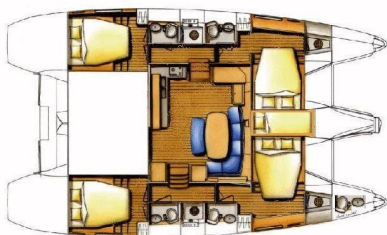

Description

Deck and Sails Equipment

- Mainsail and Furling Genoa
- Halyards and Sheets
- Winch handles
- Mooring lines, Fenders and Boathook
- Main anchor with chain
- Second/spare anchor with chain and rope
- Electric Anchor Windlass
- Cockpit Compass
- Gangway, Bathing Ladder
- Bimini

Safety

- Life raft, life jackets
- Bosun's chair
- Safety harnesses
- Flares

Navigation

- G.P.S
- Charts/ Books/ Yacht's documents
- Autopilot
- Full navigation instruments
- Binoculars
- Divider
- Navigation ruler

Miscellaneous

- Water Hose
- Full set of tools
- Sail and Dinghy Repair Kits
- Spare parts and oil for motor